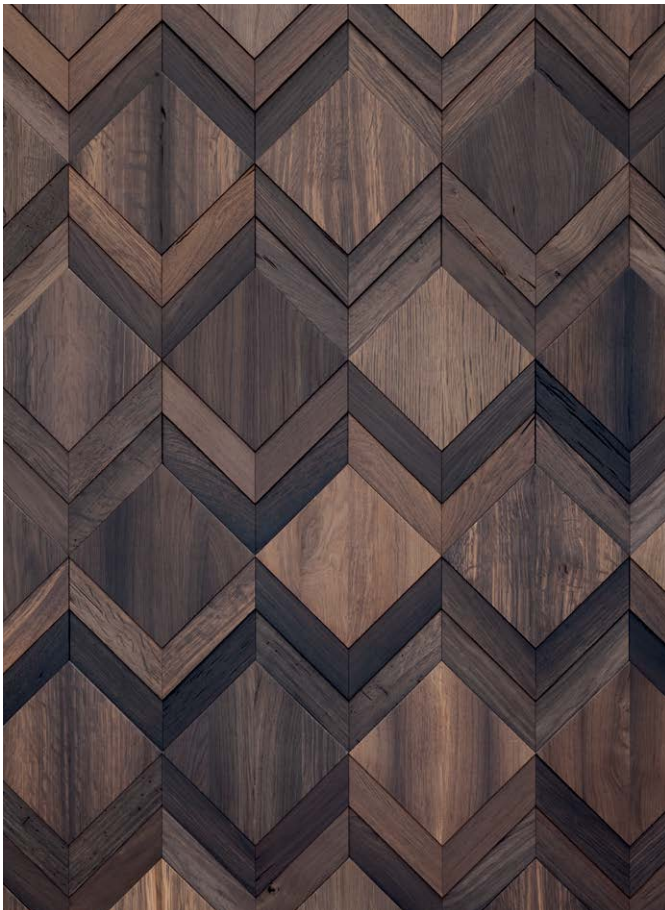

# THIS IS CLUE BOG OAK COLLECTION

Elegant and luxuriant are the two words that best describe this latest addition to our burgeoning collection.

Clue is sanded and polished ultra-smooth, its lines and shapes sharp and sleek. Colour selected and book matched where needed.

## THE BOG OAK COLLECTION

Our bog oak is central European oak that has been buried in peat bog for hundreds and in some cases thousands of years. The bog saturates and soaks the wood, the acids and minerals enrich and give colour. Dramatic black, grey and brown tones.