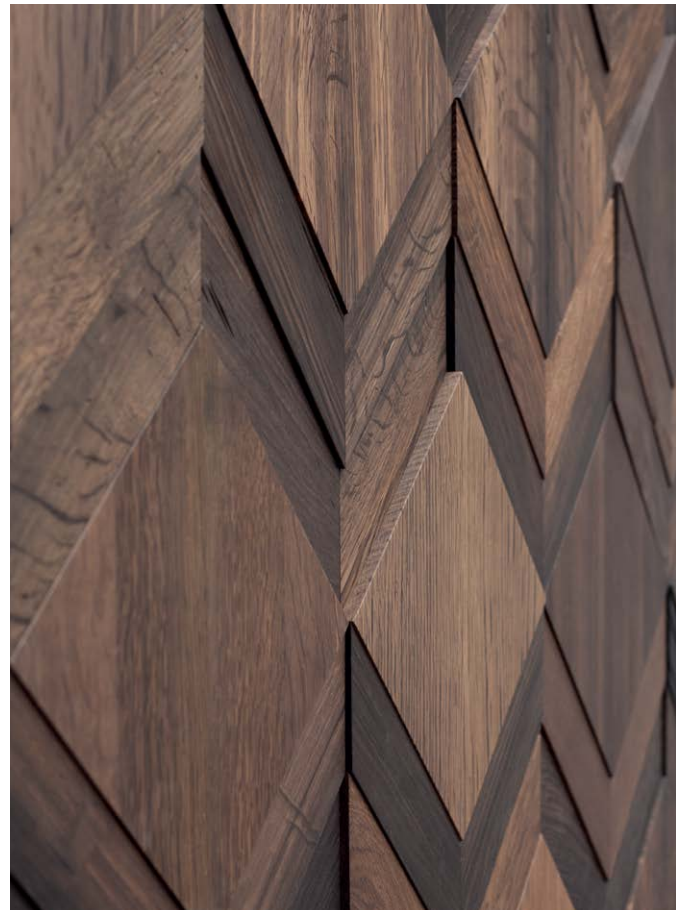

# THIS IS CLUE BOG OAK COLLECTION

Elegant and luxuriant are the two words that best describe this latest addition to our burgeoning collection.

Clue is sanded and polished ultra-smooth, its lines and shapes sharp and sleek. Colour selected and book matched where needed.

## THE BOG OAK COLLECTION

Our bog oak is central European oak that has been buried in peat bog for hundreds and in some cases thousands of years. The bog saturates and soaks the wood, the acids and minerals enrich and give colour. Dramatic black, grey and brown tones.