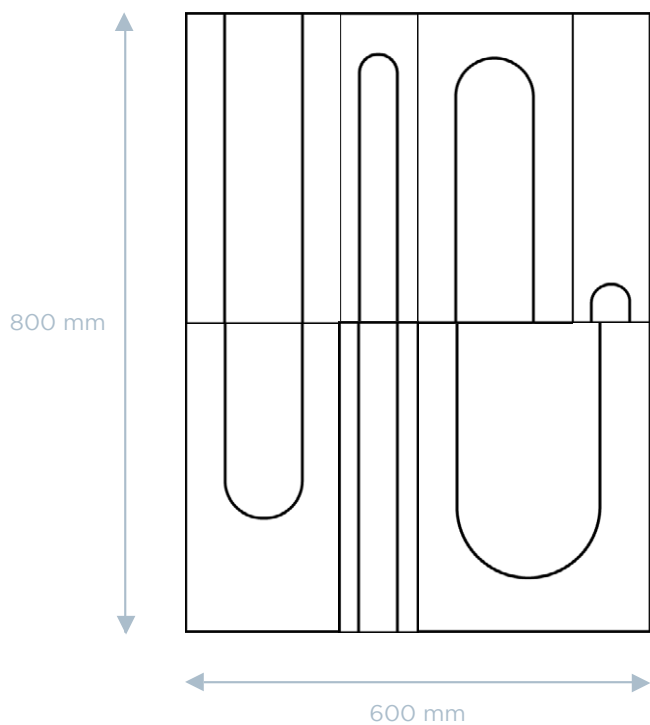

Each panel contains a random configuration of tiles.

Each panel contains a random configuration of tiles; see the reference image above.

TUBES	
COLLECTION	The Teak Wood Collection
COUNTRY	Indonesia
WOOD	Reclaimed Teak
CODE	46-01-IDN-TEA
TILE DIMENSIONS	600*800 mm
TILE SURFACE	0,48 sqm
TILE THICKNESS	30 mm
TILE WEIGHT	7,8 kg
SUBSTRATE	none (lamination)
FINISH	cloth finishing
PACKUNIT	1 piece
BOX SURFACE	0,48 sqm