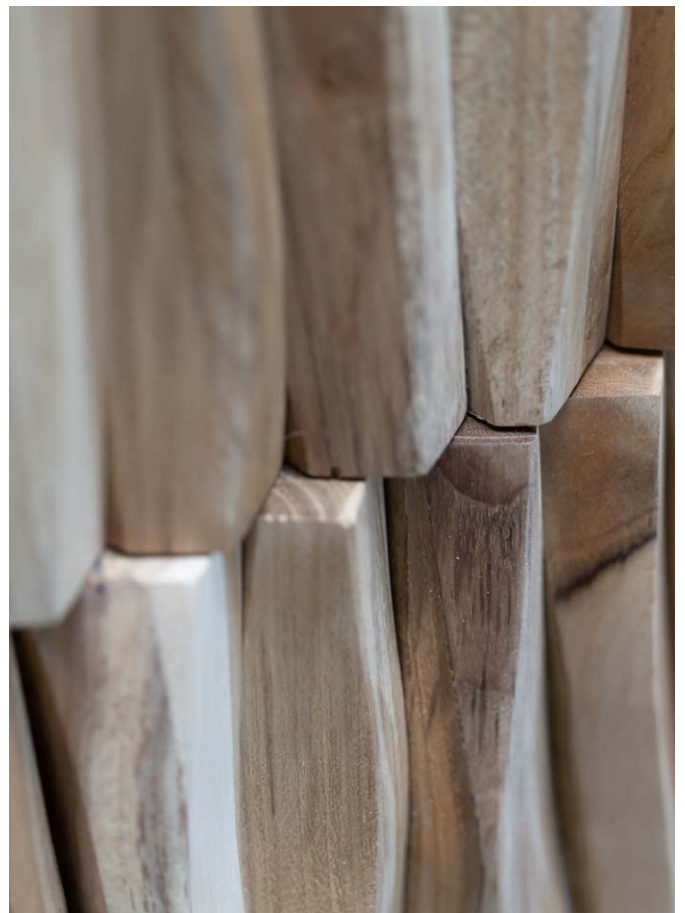

CANYON

TEAK

THE STORY

THIS IS CANYON RECLAIMED TEAK COLLECTION

Canyon is the upgraded version of an old classic.
Made from teak root, each element is hand cut to seamlessly
match the adjacent one.

Vertical flowing, curves, horizontally intercepted.
Only to continue its meandering path.

400 mm

400 mm

| CANYON TEAK | |
|-----------------|--------------------------|
| COLLECTION | The Teak Wood Collection |
| COUNTRY | Indonesia |
| WOOD | Reclaimed Teak |
| CODE | 47-01-IDN-TEA |
| TILE DIMENSIONS | 400*400 mm |
| TILE SURFACE | 0,16 sqm |
| TILE THICKNESS | 40 mm |
| TILE WEIGHT | 3,0 |
| SUBSTRATE | none (lamination) |
| FINISH | no coating, sanded |
| PACKUNIT | 4 pcs |
| BOX SURFACE | 0,64 sqm |

The teak comes in various stages of erosion; some much weathered, others not so. Some characterised by a flame grain, others by more organic and erratic water markings.

Explore our premium process: watch our Reclaimed Teak movie [here](#).