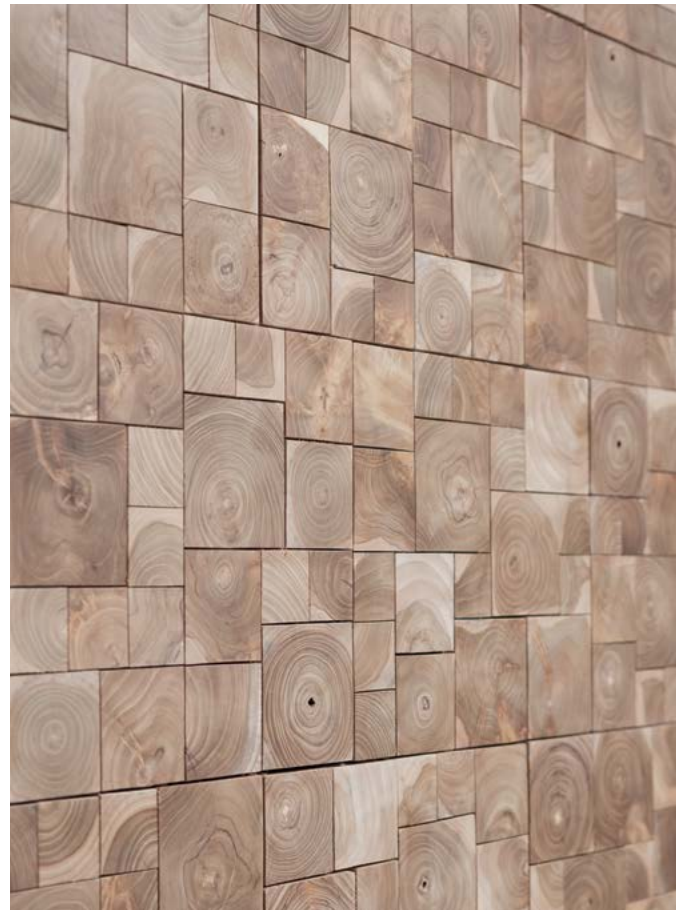

COAST
TEAK

THE STORY

THIS IS COAST RECLAIMED TEAK COLLECTION

Blessed with beautiful watermarks, Coast is truly a sight for sore eyes.
Mother nature has left her marks making each square unique.

You'll never tire of looking at Coast.

| COAST - TEAK | |
|-----------------|--------------------------|
| COLLECTION | The Teak Wood Collection |
| COUNTRY | Indonesia |
| WOOD | Salvaged Teak Root |
| CODE | 17-01-IDN-TEA |
| TILE DIMENSIONS | 325*300 mm |
| TILE SURFACE | 0,098 sqm |
| TILE THICKNESS | 10 mm |
| TILE WEIGHT | 0,75 kg |
| SUBSTRATE | mesh |
| FINISH | no coating, sanded |
| PACKUNIT | 10 pcs |
| BOX SURFACE | 0,98 sqm |

The teak comes in various stages of erosion; some much weathered, others not so. Some characterised by a flame grain, others by more organic and erratic water markings.

Explore our premium process: watch our Reclaimed Teak movie [here](#).