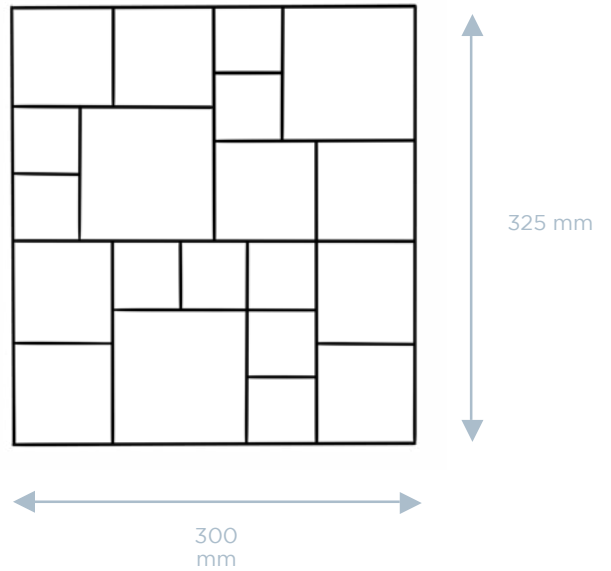

| COAST - TEAK | |
|-----------------|--------------------------|
| COLLECTION | The Teak Wood Collection |
| COUNTRY | Indonesia |
| WOOD | Salvaged Teak Root |
| CODE | 17-01-IDN-TEA |
| TILE DIMENSIONS | 325*300 mm |
| TILE SURFACE | 0,098 sqm |
| TILE THICKNESS | 10 mm |
| TILE WEIGHT | 0,75 kg |
| SUBSTRATE | mesh |
| FINISH | no coating, sanded |
| PACKUNIT | 10 pcs |
| BOX SURFACE | 0,98 sqm |